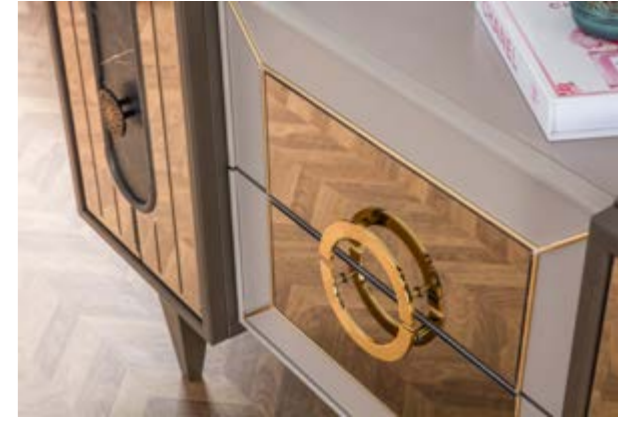

IT SHOWS STUNNING DESIGN WORK
WITH ITS LED ILLUMINATED
WARDROBE.

LED ışıklı gardrobuyla etkileyici bir tasarım
çalışmasının daha altına imza atıyor.